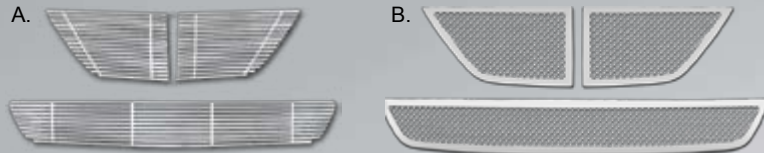

HYUNDAI

GENESIS 08-09

STAINLESS STEEL CHROME PLATED GRILLE

- A. **72-SB-HYGEN09-T** - BILLET - TOP
- 72-SB-HYGEN09-B** - BILLET - BUMPER

- B. **72-SM703-HYGEN08-T** - KNITTED MESH - TOP
- 72-SM703-HYGEN08-B** - KNITTED MESH - BUMPER

SANTA FE 07-08

- 72-SB-HYSAN07-TB**
- STAINLESS STEEL CHROME PLATED BILLET GRILLE
- TOP + BUMPER

SONATA 06-07

- A. **72-SB-HYSON06-TB**
- STAINLESS STEEL CHROME PLATED BILLET GRILLE
- TOP + BUMPER

- B. **72-SB-HYSON06-TB-NC**
- STAINLESS STEEL BILLET GRILLE (NON CHROME)
- TOP + BUMPER