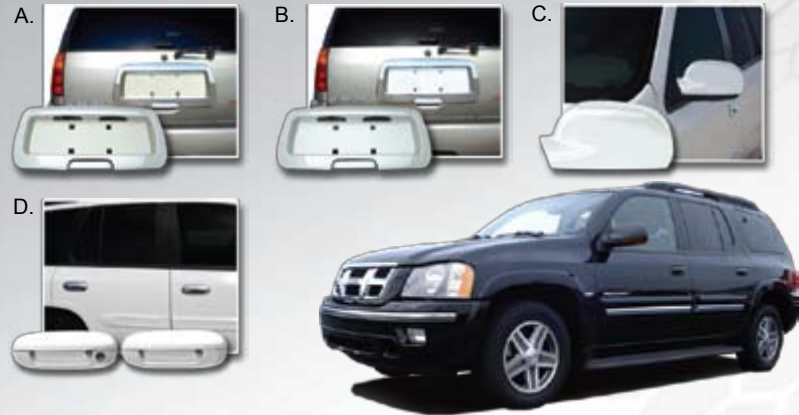

ISUZU

ASCENDER 03-08

ABS CHROME ACCESSORIES

- A. **65223G**
REAR LICENSE PLATE FRAME - GOLD INSERT
- B. **65223S**
REAR LICENSE PLATE FRAME - SILVER INSERT
- C. **67309**
MIRROR COVER
- D. **68131B**
DOOR HANDLE COVER 1 KEYHOLE