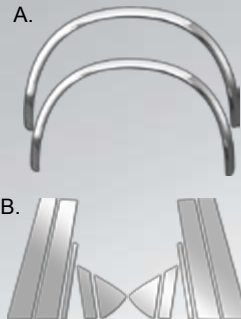

**MAZDA**

**B-SERIES(TRUCK) 86-92**

**02-SL1020**  
STAINLESS STEEL FENDER TRIM

**TRUCK 98-08**

**02-SL1025**  
STAINLESS STEEL FENDER TRIM

**MAZDA3 04-08**

**68136B**  
ABS CHROME DOOR HANDLE COVER 1 KEYHOLE

**MAZDA5 06-09**

**68136B**  
ABS CHROME DOOR HANDLE COVER 1 KEYHOLE

**MAZDA6 03-08**

A. **68136B**  
ABS CHROME DOOR HANDLE COVER 1 KEYHOLE

B. **52-SS-MA6W04**  
STAINLESS STEEL MIRROR LOOK PILLAR POSTS  
(5 DOOR WAGON)

C. **02-MA-6SWG04**  
STAINLESS STEEL FENDER TRIM (5 DOOR WAGON)

**MAZDA**

**MAZDA6 09-10**

- A. **02-MA-6SDN09**  
STAINLESS STEEL FENDER TRIM (SEDAN)
- B. **52-SS-MA609**  
STAINLESS STEEL MIRROR LOOK PILLAR POSTS (SEDAN)