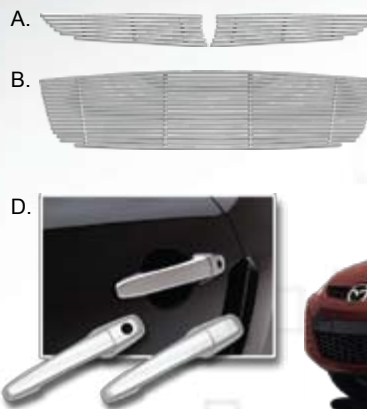

CX-7 07-09

- **STAINLESS STEEL BILLET GRILLE**
- A. **72-SB-MACX707-T**
  CHROME PLATED - TOP 2PCS
- B. **72-SB-MACX707-B**
  CHROME PLATED - BUMPER

- **STAINLESS STEEL PILLAR POST**
- C. **52-SS-MACX707**
  MIRROR LOOK - 8 PCS

- **ABS CHROME DOOR HANDLE COVER**
- D. **68136B**
  4 DOOR 1 KEYHOLE