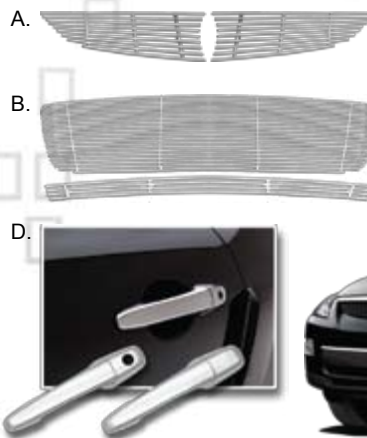

CX-9 07-09

- **STAINLESS STEEL BILLET GRILLE**
- A. **72-SB-MACX907-T**
  CHROME PLATED - TOP 2PCS
- B. **72-SB-MACX907-B**
  CHROME PLATED - BUMPER

- **STAINLESS STEEL PILLAR POST**
- C. **52-SS-MACX907**
  MIRROR LOOK - 8 PCS

- **ABS CHROME DOOR HANDLE COVER**
- D. **68136B**
  4 DOOR 1 KEYHOLE