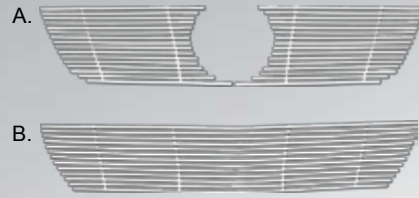

VOLKSWAGEN

BEETLE 03-09

68160B

ABS CHROME DOOR HANDLE COVER 1 KEYHOLE

EOS 07-09

A. 67343

ABS CHROME MIRROR COVER

B. 68160B

STAINLESS STEEL PILLAR POST

- C. **52-SS-VWJET05**
MIRROR LOOK 6PCS

VOLKSWAGEN

PASSAT 06-09

STAINLESS STEEL CHROME PLATED BILLET GRILLES

- A. **72-SB-VWPAS06-T**
HORIZONTAL BILLET - TOP
- B. **72-SB-VWPAS06-B**
HORIZONTAL BILLET - BUMPER