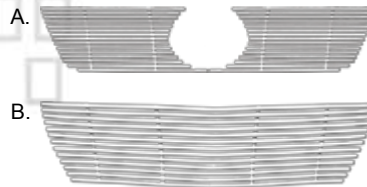

VOLKSWAGEN

BEETLE 03-09

68160B

ABS CHROME DOOR HANDLE COVER 1 KEYHOLE

EOS 07-09

A. 67343

ABS CHROME MIRROR COVER

B. 68160B

ABS CHROME DOOR HANDLE COVER 2 DOOR 1 KEYHOLE

GTI 06-09

STAINLESS STEEL CHROME PLATED BILLET GRILLES

A. 72-SB-VWGTI06-T

HORIZONTAL BILLET - TOP 2PCS

B. 72-SB-VWGTI06-B

HORIZONTAL BILLET - BUMPER

ABS CHROME ACCESSORY

C. 67343

MIRROR COVER

VOLKSWAGEN

JETTA 99-04

02-SL3002
STAINLESS STEEL FENDER TRIM

JETTA 05-09

ABS CHROME ACCESSORIES

- A. **67343**
MIRROR COVER
- B. **68157B**
DOOR HANDLE COVER 4 DOOR 1 KEYHOLE