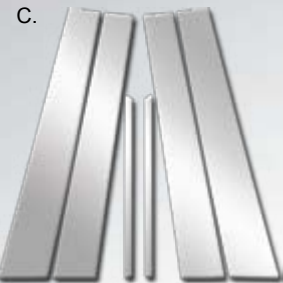

VOLKSWAGEN

BEETLE 03-09

68160B

ABS CHROME DOOR HANDLE COVER 1 KEYHOLE

EOS 07-09

A. 67343

ABS CHROME MIRROR COVER

B. 68160B

ABS CHROME DOOR HANDLE COVER 2 DOOR 1 KEYHOLE

GTI 06-09

STAINLESS STEEL CHROME PLATED BILLET GRILLES

A. 72-SB-VWGTI06-T

HORIZONTAL BILLET - TOP 2PCS

B. 72-SB-VWGTI06-B

HORIZONTAL BILLET - BUMPER

ABS CHROME ACCESSORY

C. 67343

MIRROR COVER

VOLKSWAGEN

JETTA 99-04

02-SL3002
STAINLESS STEEL FENDER TRIM

JETTA 05-09

ABS CHROME ACCESSORIES

- A. **67343**
MIRROR COVER
- B. **68157B**
DOOR HANDLE COVER 4 DOOR 1 KEYHOLE

STAINLESS STEEL PILLAR POST

- C. **52-SS-VWJET05**
MIRROR LOOK 6PCS

VOLKSWAGEN

PASSAT 06-09

STAINLESS STEEL CHROME PLATED BILLET GRILLES

- A. **72-SB-VWPAS06-T**
HORIZONTAL BILLET - TOP
- B. **72-SB-VWPAS06-B**
HORIZONTAL BILLET - BUMPER