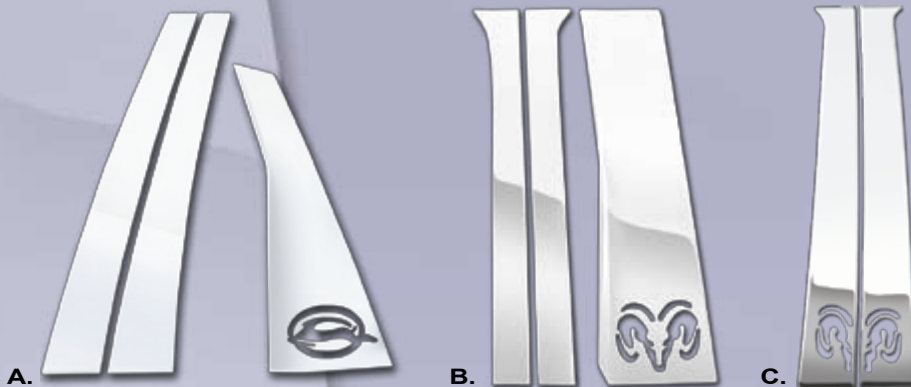

STAINLESS STEEL MIRROR LOOK ART PILLARS

ART PILLAR

Designing Concepts from Restyling Ideas: **Get Recognized !!!**

Overlay some shine to your ride with our innovative design of shiny, premium quality, unique, and elegant mirror look stainless steel Art Pillar Series. Just perfect enough to make the character of the vehicle show by itself!

CHEVROLET

- A. **52-SS-CHIMP06C-AR**
2006-2009 Chevrolet Impala
Set: 6 Pieces

DODGE

- B. **52-SS-DONIT07-AR**
2007-2009 Dodge Nitro
Set: 6 Pieces

- C. **52-SS-DORAM03-AR**
2003-2008 Dodge Ram
Set: 4 Pieces