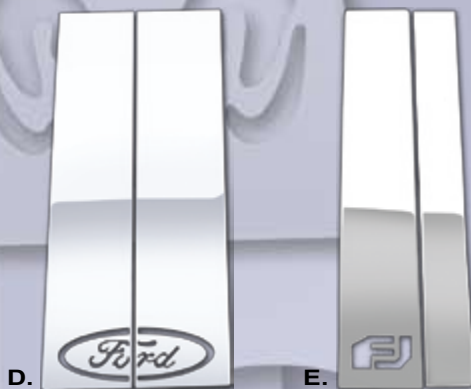

STAINLESS STEEL MIRROR LOOK ART PILLARS

ART PILLAR

Designing Concepts from Restyling Ideas: **Get Recognized !!!**

Overlay some shine to your ride with our innovative design of shiny, premium quality, unique, and elegant mirror look stainless steel Art Pillar Series. Just perfect enough to make the character of the vehicle show by itself!

CHEVROLET

- A. **52-SS-CHIMP06C-AR**
2006-2009 Chevrolet Impala
Set: 6 Pieces

DODGE

- B. **52-SS-DONIT07-AR**
2007-2009 Dodge Nitro
Set: 6 Pieces

- C. **52-SS-DORAM03-AR**
2003-2008 Dodge Ram
Set: 4 Pieces