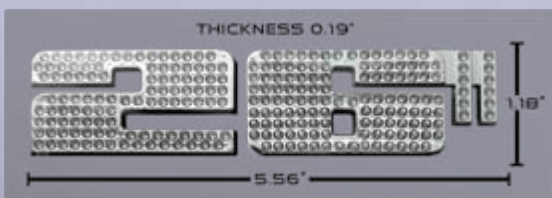

LETTER KITS

Each kit includes 3 sets of 42 individual letters, numbers, and symbols.

A. PL-IP-KIT1

Chromed ABS Plastic
Design: Plain / Smooth

B. PL-BL-KIT1

Chromed ABS Plastic
Design: Diamond (bling)

SIZE EMBLEM

C. 06-WHEEL-20”D

Chromed ABS Plastic
Emblem: 20”
Design: Diamond (bling)

D. 06-WHEEL-22”D

Chromed ABS Plastic
Emblem: 22”
Design: Diamond (bling)

E. 06-WHEEL-24”D

Chromed ABS Plastic
Emblem: 24”
Design: Diamond (bling)

F. 06-WHEEL-26”D

Chromed ABS Plastic
Emblem: 26”
Design: Diamond (bling)