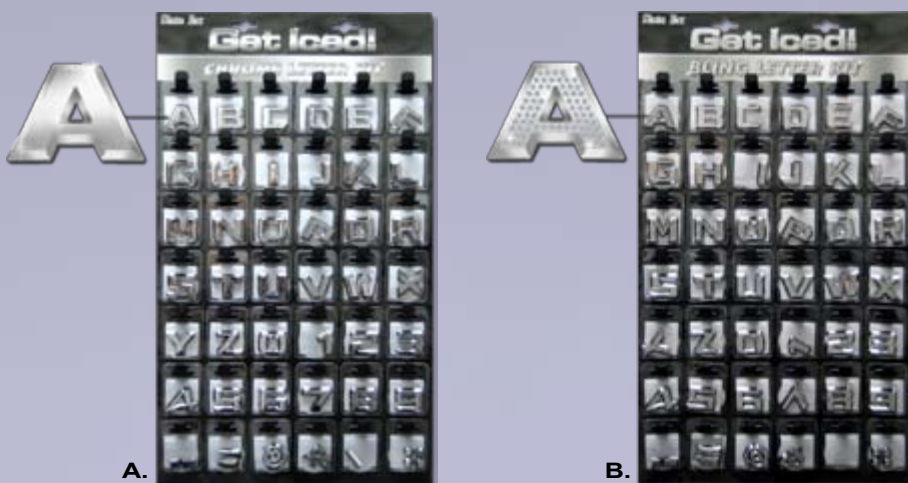

CHROME & ICED LETTERS

Letters and Signs from Restyling Ideas™

Distinguish yourself!!! Make a Mark, put a Name, or even deliver a Message. Dress up your Favorite Ride and Style your ride with your favorite Symbols!!! Restyling Ideas™ has put together the very fine “Letters and Signs” collections, quality built in different finishes, fonts, sizes, styles, and material. The silent language on a vehicle’s body shows its unique character and the owner’s personality . Challenge your Imagination!!!

Each kit contains 3 of each following characters:
 ABCDEFGHIJKLMNOPQRSTUVWXYZ
 0 1 2 3 4 5 6 7 8 9 i “ @ & / : :

LETTER KITS

Each kit includes 3 sets of 42 individual letters, numbers, and symbols.

A. PL-IP-KIT1

Chromed ABS Plastic
 Design: Plain / Smooth

B. PL-BL-KIT1

Chromed ABS Plastic
 Design: Diamond (bling)

SIZE EMBLEM

C. 06-WHEEL-20”D

Chromed ABS Plastic
 Emblem: 20”
 Design: Diamond (bling)

D. 06-WHEEL-22”D