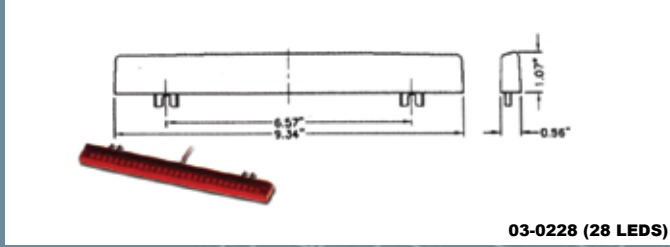

SPOILER LED 3RD BRAKE LIGHTS

LENGTH: 9" - 12"

LENGTH: 12" - 15"

LENGTH: 15" - 16"