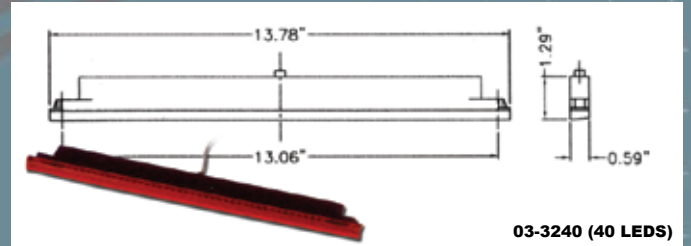

SPOILER LED 3RD BRAKE LIGHTS

LENGTH: 9" - 12"

LENGTH: 12" - 15"

LENGTH: 15" - 16"