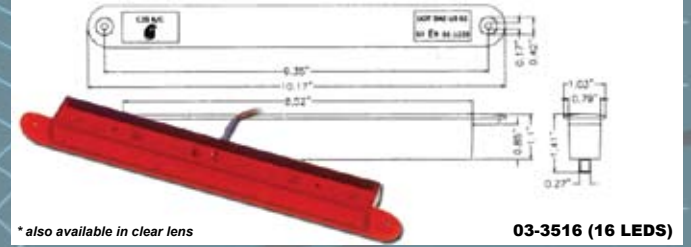

SPOILER LED 3RD BRAKE LIGHTS

LENGTH: 9" - 12"

LENGTH: 12" - 15"

LENGTH: 15" - 16"