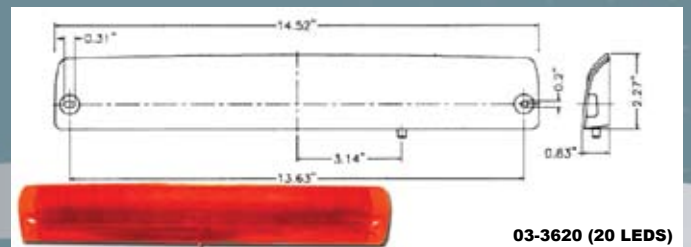

SPOILER LED 3RD BRAKE LIGHTS

LENGTH: 9" - 12"

LENGTH: 12" - 15"

LENGTH: 15" - 16"