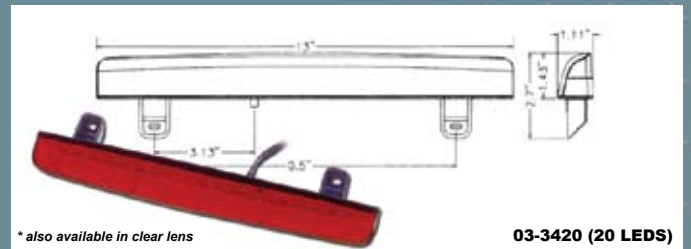

SPOILER LED 3RD BRAKE LIGHTS

LENGTH: 9" - 12"

LENGTH: 12" - 15"

LENGTH: 15" - 16"