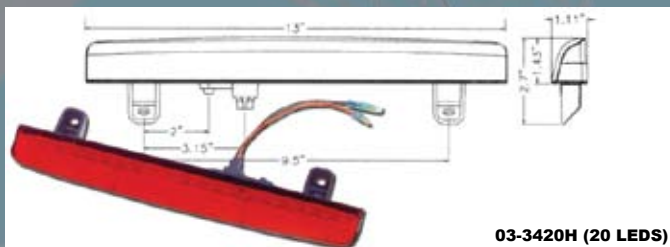

SPOILER LED 3RD BRAKE LIGHTS

LENGTH: 9" - 12"

LENGTH: 12" - 15"

LENGTH: 15" - 16"