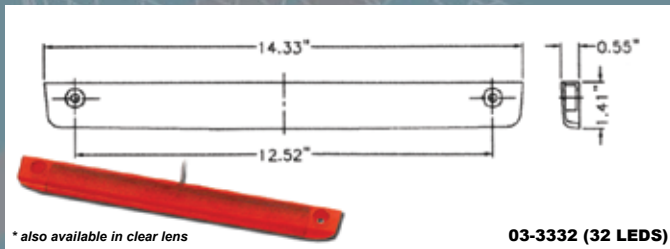

SPOILER LED 3RD BRAKE LIGHTS

LENGTH: 9" - 12"

LENGTH: 12" - 15"

LENGTH: 15" - 16"