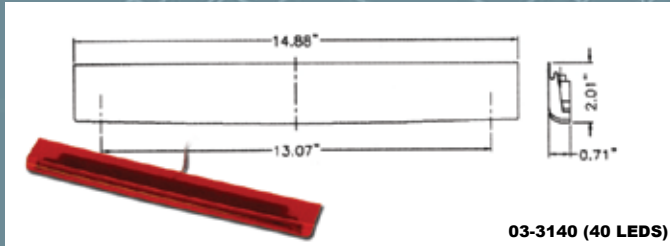

SPOILER LED 3RD BRAKE LIGHTS

LENGTH: 9" - 12"

LENGTH: 12" - 15"

LENGTH: 15" - 16"