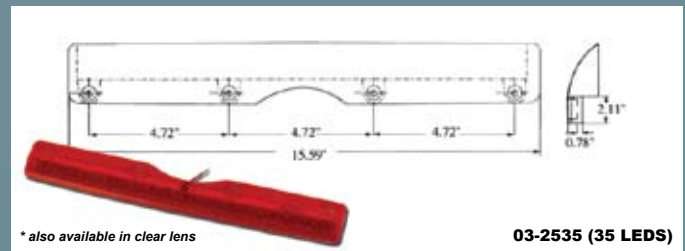

# SPOILER LED 3<sup>RD</sup> BRAKE LIGHTS

LENGTH: 15" - 16"

LENGTH: 16" - 17"