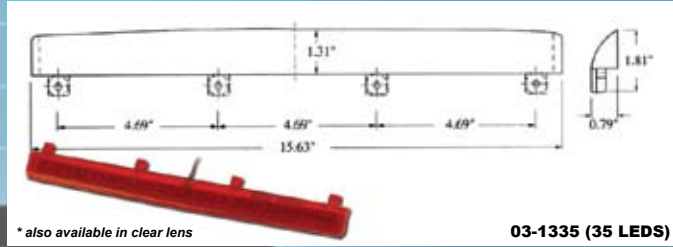

# SPOILER LED 3<sup>RD</sup> BRAKE LIGHTS

LENGTH: 15" - 16"

LENGTH: 16" - 17"