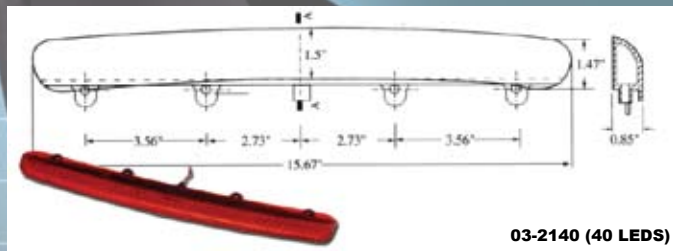

# SPOILER LED 3<sup>RD</sup> BRAKE LIGHTS

LENGTH: 15" - 16"

LENGTH: 16" - 17"