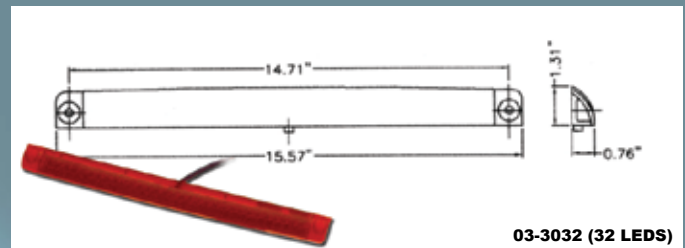

# SPOILER LED 3<sup>RD</sup> BRAKE LIGHTS

LENGTH: 15" - 16"

LENGTH: 16" - 17"