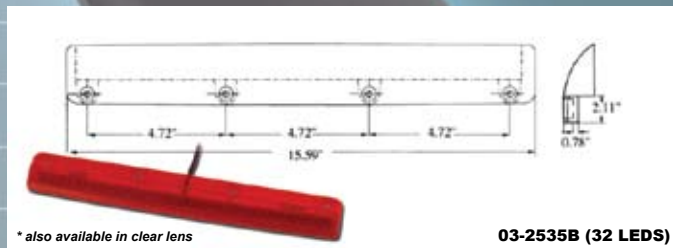

# SPOILER LED 3<sup>RD</sup> BRAKE LIGHTS

LENGTH: 15" - 16"

LENGTH: 16" - 17"