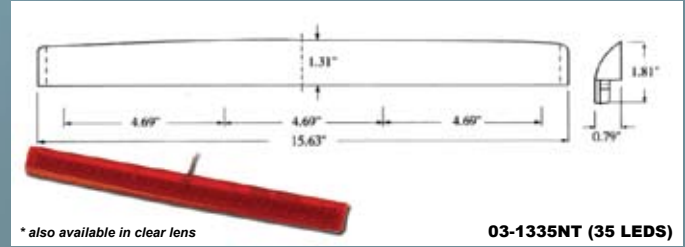

# SPOILER LED 3<sup>RD</sup> BRAKE LIGHTS

LENGTH: 15" - 16"

LENGTH: 16" - 17"